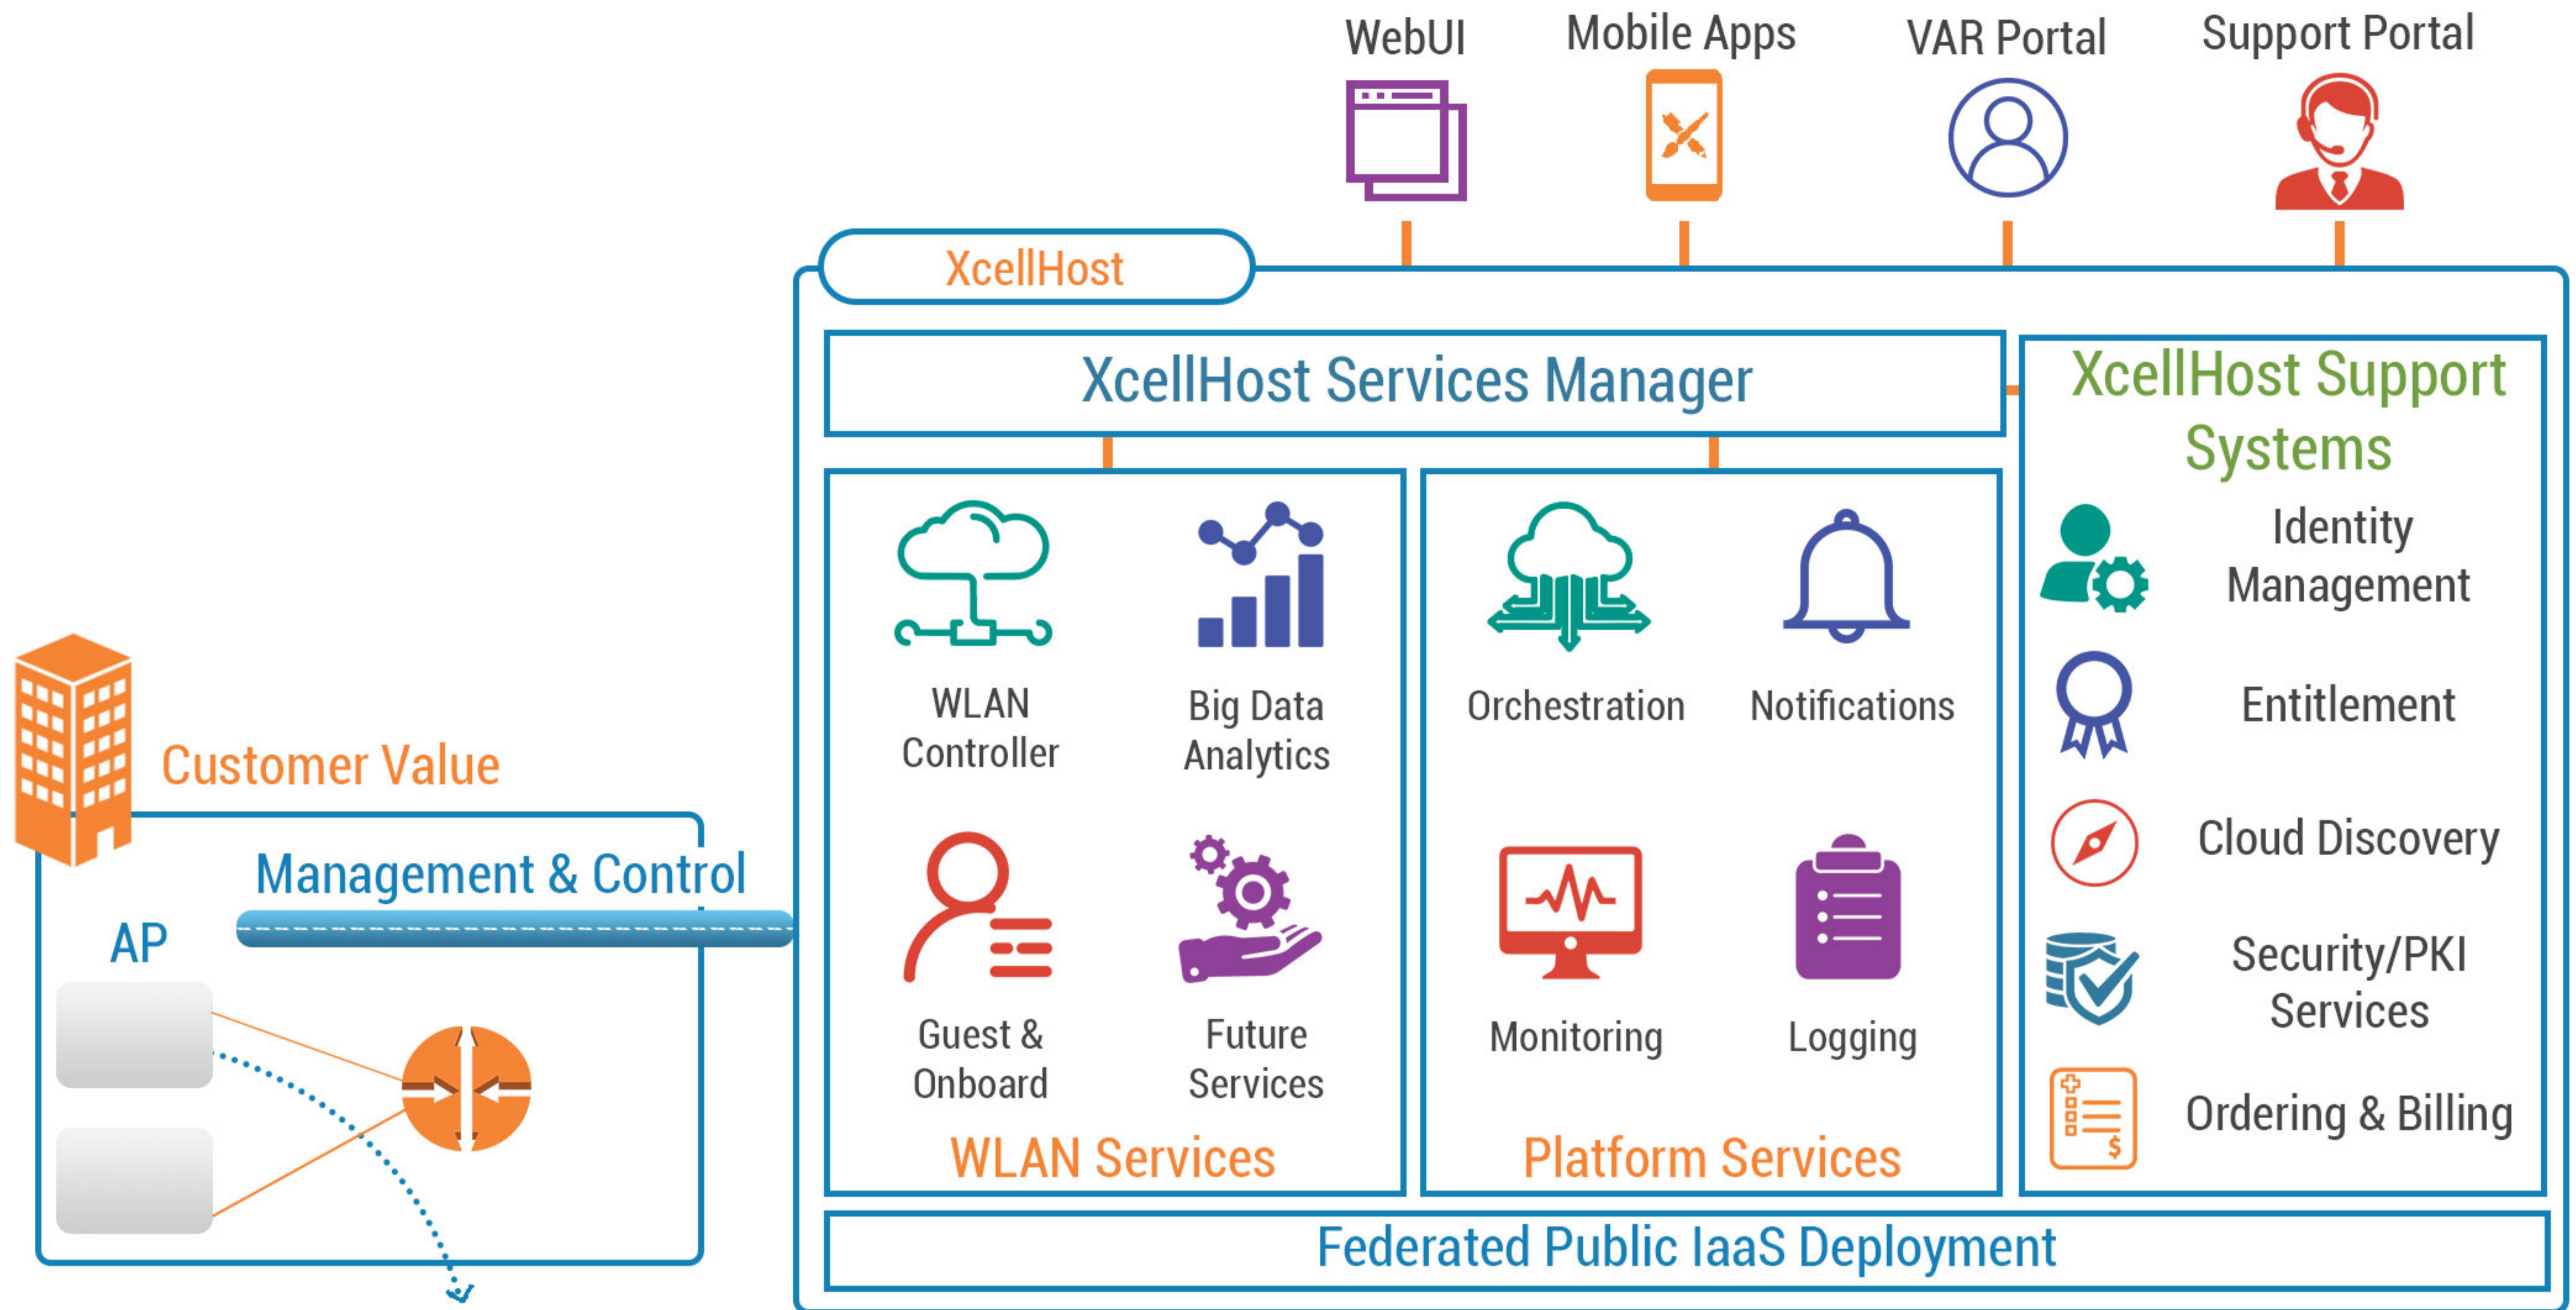

Managed WiFi Solution

Supported Wi-Fi:

Expert Support All Day, Every Day

- 24/7 Live Chat
- Active Community
- Troubleshooting
- Up-To-Date Applications
- Strong Knowledge Base